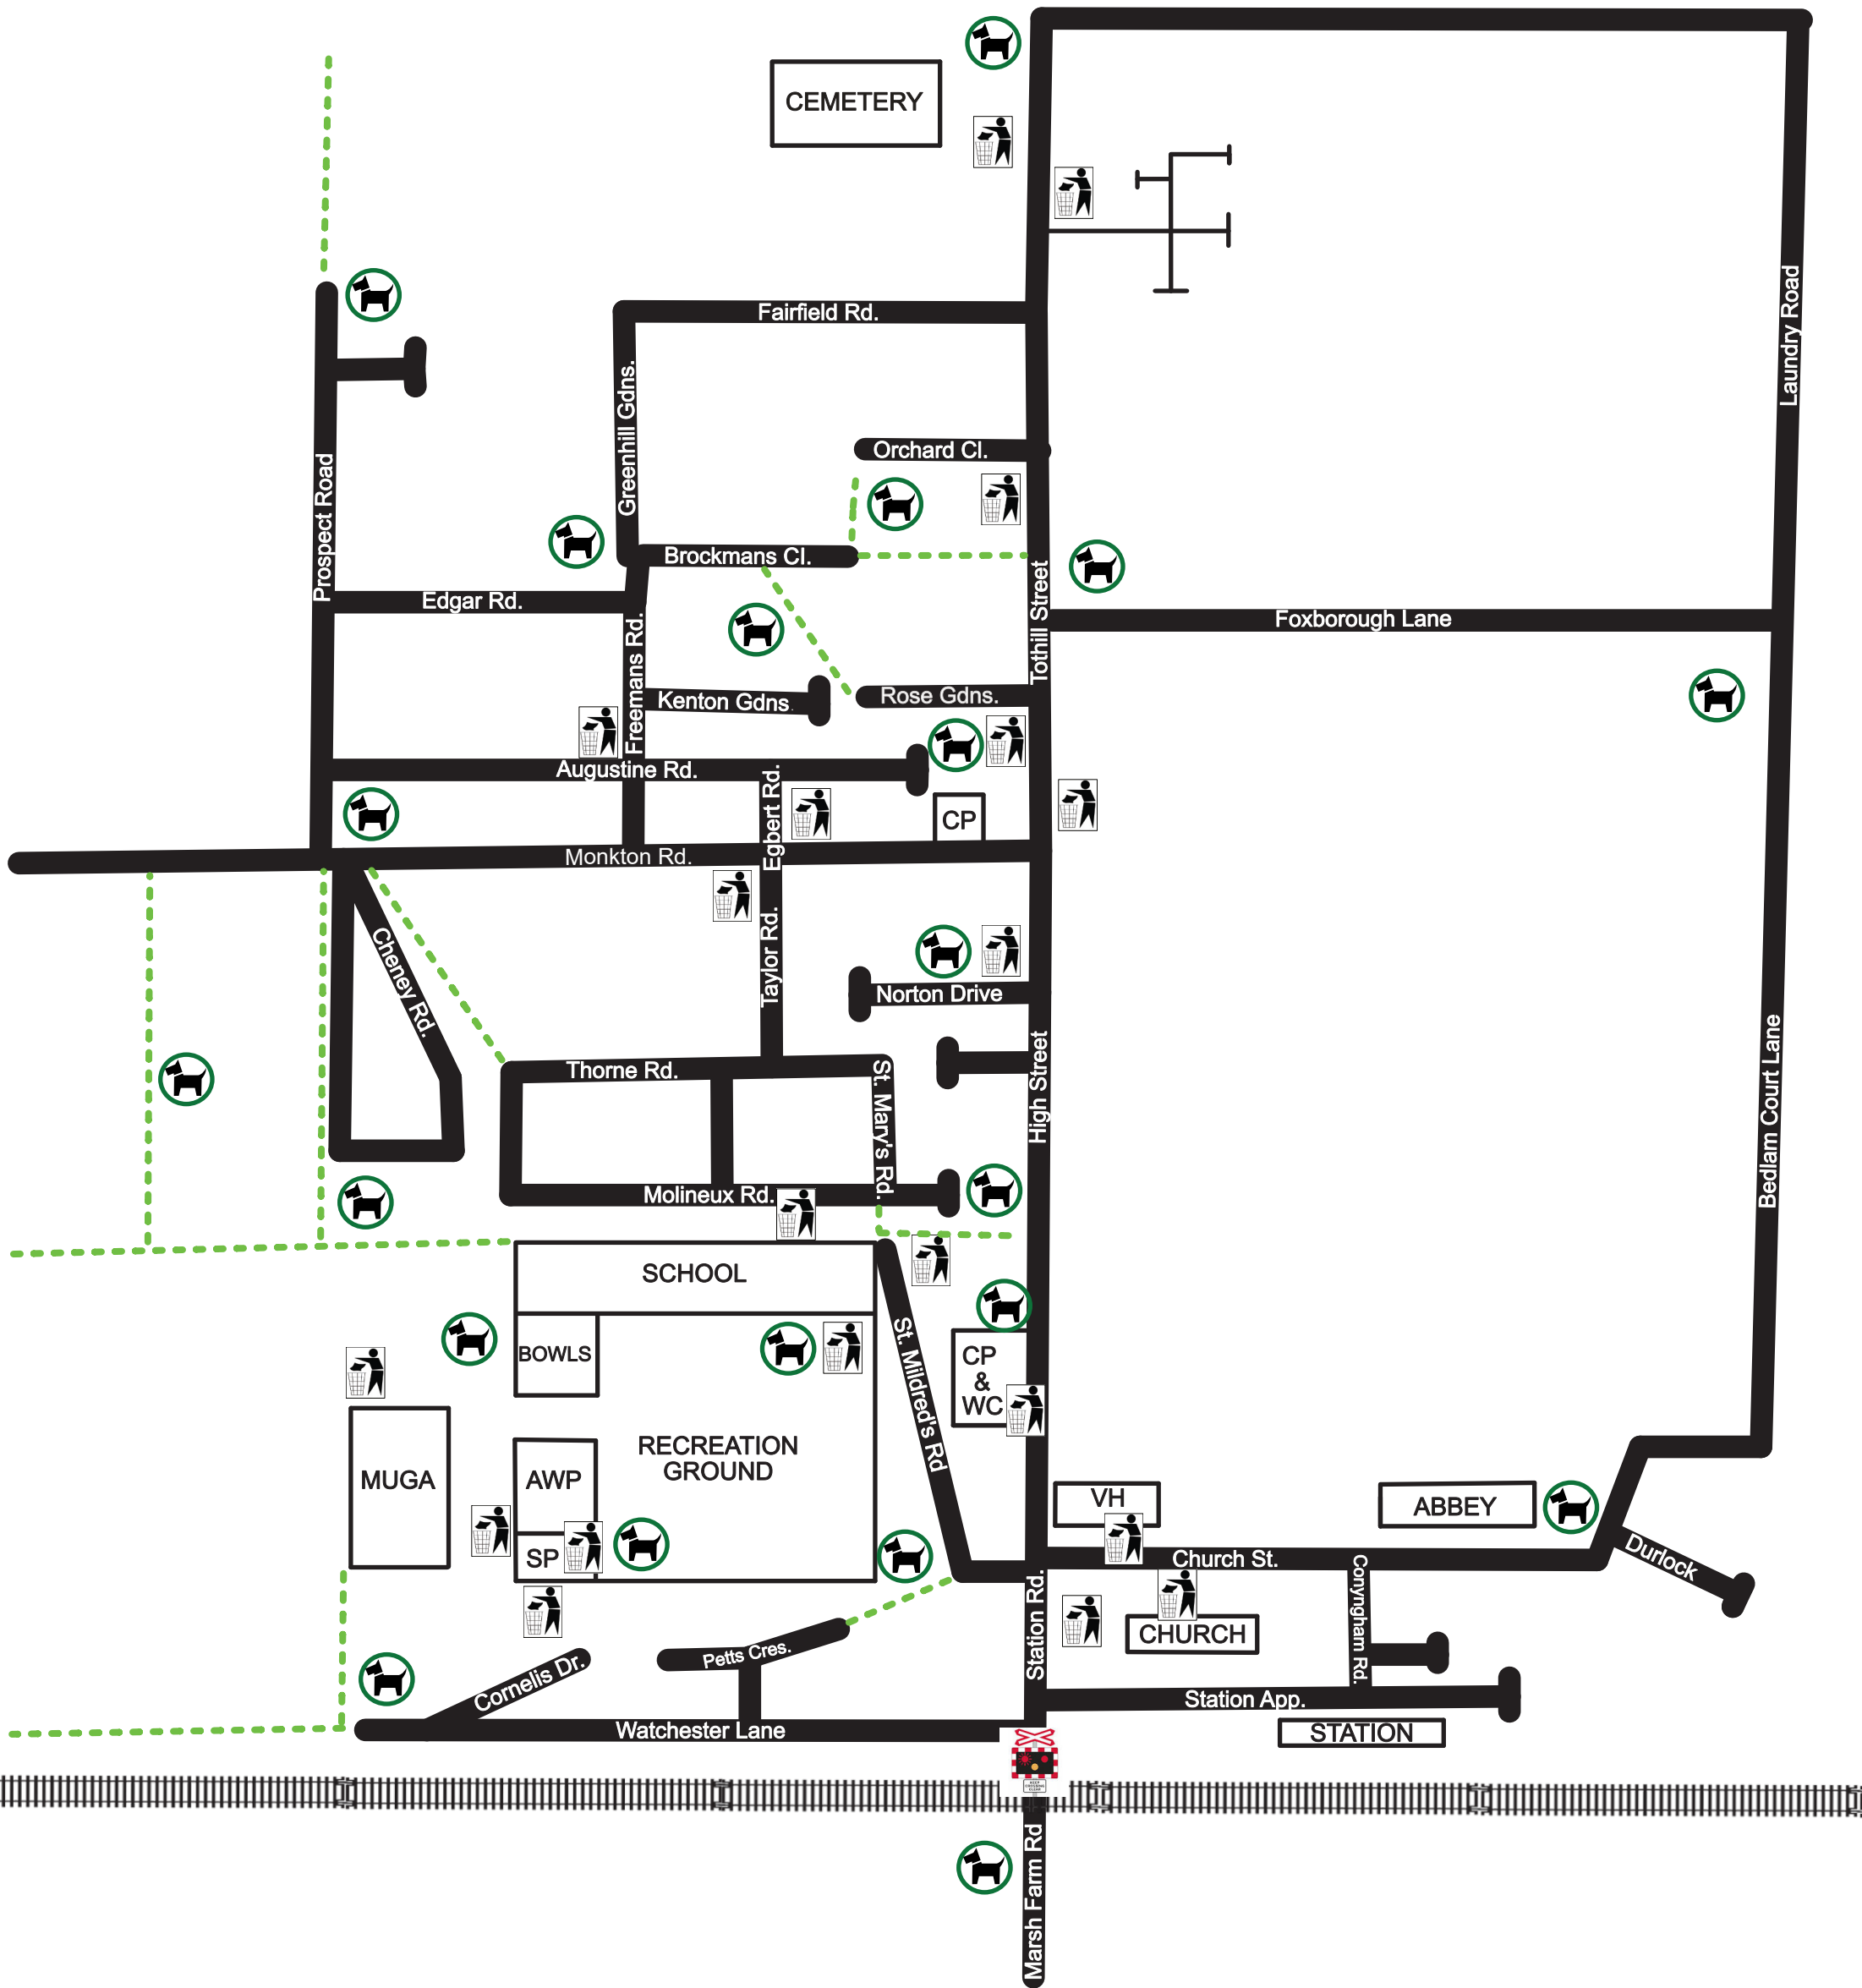

Know Your Poo Bins (21) & Your Litter Bins (20)

CP = Car Park **VH** = Village Hall **MUGA** = Multi Use Games Area
SP = Skate Park **AWP** = All Weather Pitch - - - - - = Footpaths